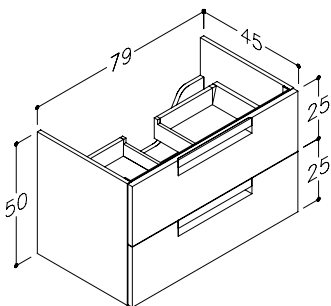

FINITURE FINISHES

QUERCIA CHIARA
LIGHT OAK
cod. **#QC**

BIANCO OPACO
MATT WHITE
cod. **#BO**

MISURE SIZES

60

80

100

120