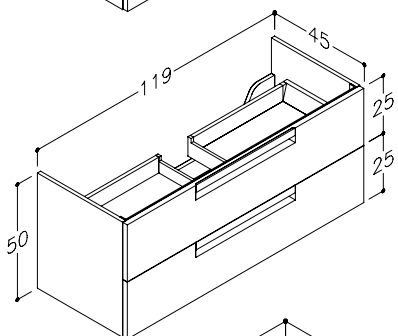

FINITURE FINISHES

QUERCIA CHIARA
LIGHT OAK
cod. **#QC**

BIANCO OPACO
MATT WHITE
cod. **#BO**

MISURE SIZES

60

80

100

120