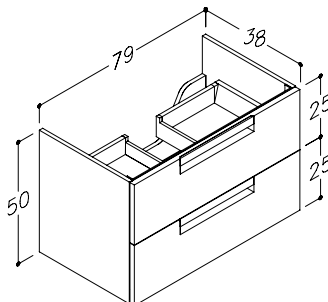

SEVEN39

COMBINAZIONE - Lavabo + mobile con due cassetti soft-close e maniglia metallica
SET - Washbasin + cabinet with two soft-close drawers and metal handle

FINITURE FINISHES

MISURE SIZES

60

80

100

LAVABI WASHBASINS

con / with

JET

64 - 84 - 104

con / with

CLEVER

60 - 80 - 100