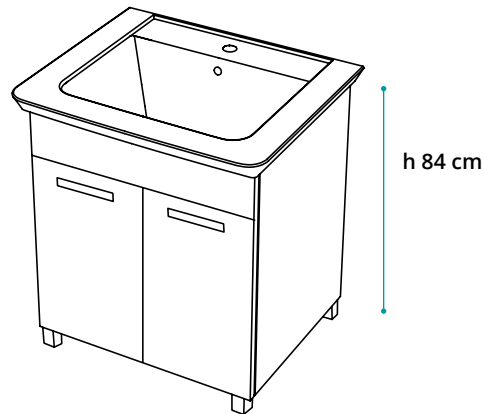

DEEP

OLMO BIANCO
WHITE ELM
cod. #OB

BIANCO OPACO
MATT WHITE
cod. #MW

KIT mobile cm 60x50 e Lavabo DEEP
KIT cm 60x50 cabinet and DEEP washbasin

Mobile con ante e piedini cromati
Cabinet with doors and chromed legs

COD. DEEP60KA € 560,00

Mobile sospeso con cassetto push&pull
Wall hung cabinet with push & pull drawer

COD. DEEP60KC € 630,00