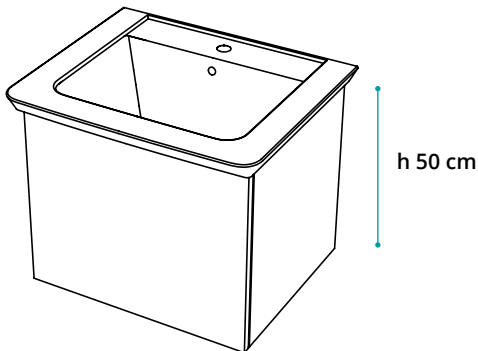

DEEP

OLMO BIANCO
WHITE ELM
cod. #OB

BIANCO OPACO
MATT WHITE
cod. #MW

KIT mobile cm 60x50 e Lavabo DEEP
KIT cm 60x50 cabinet and DEEP washbasin

Mobile con ante e piedini cromati
Cabinet with doors and chromed legs

COD. DEEP60KA € 560,00

Mobile sospeso con cassetto push&pull
Wall hung cabinet with push & pull drawer

COD. DEEP60KC € 630,00