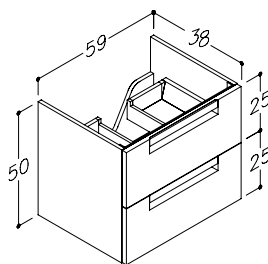

FINITURE FINISHES

QUERCIA CHIARA
LIGHT OAK
cod. **#QC**

BIANCO OPACO
MATT WHITE
cod. **#BO**

MISURE SIZES

60

80

100

120