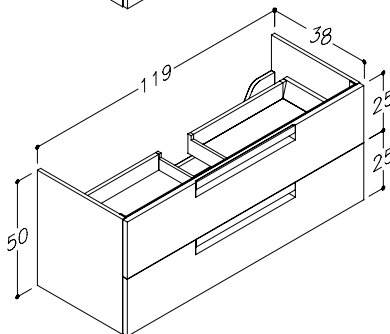

FINITURE FINISHES

QUERCIA CHIARA
LIGHT OAK
cod. **#QC**

BIANCO OPACO
MATT WHITE
cod. **#BO**

MISURE SIZES

60

80

100

120