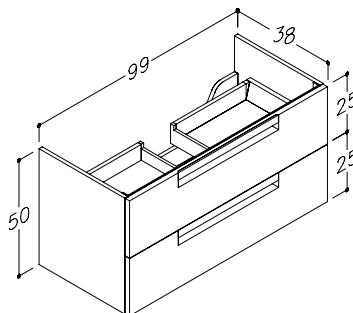

SEVEN39

COMBINAZIONE - Lavabo + mobile con due cassetti soft-close e maniglia metallica
SET - Washbasin + cabinet with two soft-close drawers and metal handle

FINITURE FINISHES

MISURE SIZES

60

80

100

LAVABI WASHBASINS

con / with

JET

64 - 84 - 104

con / with

CLEVER

60 - 80 - 100