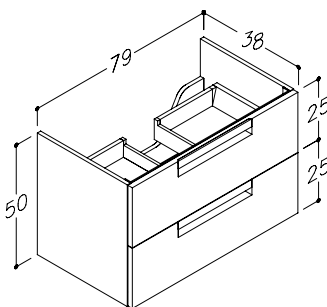

SEVEN39

COMBINAZIONE - WorkTop + lavabo Cover58 + mobile con due cassetti soft-close e maniglia metallica
SET - WorkTop + Cover58 washbasin + cabinet with two soft-close drawers and metal handle

FINITURE FINISHES

MISURE SIZES

60

80

100

120

LAVABI WASHBASINS

con / with
WorkTop
61 - 81 - 101 - 121
+ Cover58