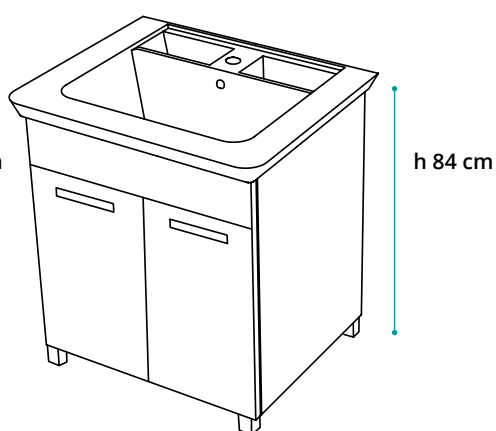

DEEP SYSTEM®

OLMO BIANCO
WHITE ELM
cod. #OB

BIANCO OPACO
MATT WHITE
cod. #MW

KIT mobile cm 50x50 e Lavabo DEEP SYSTEM

KIT cm 50x50 cabinet and DEEP SYSTEM washbasin

Mobile con ante e piedini cromati
Cabinet with doors and chromed legs

COD. DEEPS50KA € 530,00

KIT mobile cm 60x50 e Lavabo DEEP SYSTEM

KIT cm 60x50 cabinet and DEEP SYSTEM washbasin

Mobile con ante e piedini cromati
Cabinet with doors and chromed legs

COD. DEEPS60KA € 680,00

Mobile sospeso con cassetto push&pull
Wall hung cabinet with push & pull drawer

COD. DEEPS60KC € 740,00

KIT mobile cm 70x50 e Lavabo DEEP SYSTEM

KIT cm 70x50 cabinet and DEEP SYSTEM washbasin

Mobile con ante e piedini cromati
Cabinet with doors and chromed legs

COD. DEEPS70KA € 720,00

Mobile sospeso con cassetto push&pull
Wall hung cabinet with push & pull drawer

COD. DEEPS70KC € 770,00