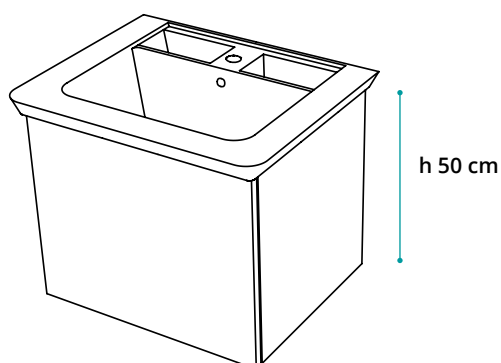

DEEP SYSTEM®

OLMO BIANCO
WHITE ELM
cod. #OB

BIANCO OPACO
MATT WHITE
cod. #MW

KIT mobile cm 50x50 e Lavabo DEEP SYSTEM

KIT cm 50x50 cabinet and DEEP SYSTEM washbasin

Mobile con ante e piedini cromati
Cabinet with doors and chromed legs

COD. DEEPS50KA € 530,00

KIT mobile cm 60x50 e Lavabo DEEP SYSTEM

KIT cm 60x50 cabinet and DEEP SYSTEM washbasin

Mobile con ante e piedini cromati
Cabinet with doors and chromed legs

COD. DEEPS60KA € 680,00

Mobile sospeso con cassetto push&pull
Wall hung cabinet with push & pull drawer

COD. DEEPS60KC € 740,00

KIT mobile cm 70x50 e Lavabo DEEP SYSTEM

KIT cm 70x50 cabinet and DEEP SYSTEM washbasin

Mobile con ante e piedini cromati
Cabinet with doors and chromed legs

COD. DEEPS70KA € 720,00

Mobile sospeso con cassetto push&pull
Wall hung cabinet with push & pull drawer

COD. DEEPS70KC € 770,00