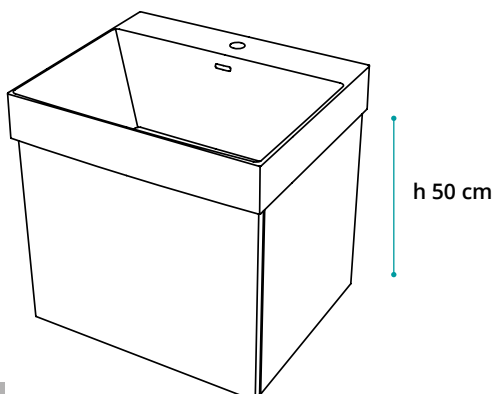

CIAO

OLMO BIANCO
WHITE ELM
cod. #OB

BIANCO OPACO
MATT WHITE
cod. #MW

KIT mobile cm 60x50 e Lavabo CIAO
KIT cm 60x50 cabinet and CIAO washbasin

Mobile sospeso con cassetto push&pull
Wall hung cabinet with push & pull drawer

COD. CIAO60KC € 630,00

KIT mobile cm 70x50 e Lavabo CIAO
KIT cm 70x50 cabinet and CIAO washbasin

Mobile sospeso con cassetto push&pull
Wall hung cabinet with push & pull drawer

COD. CIAO70KC € 760,00