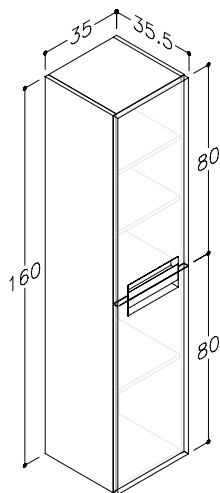

CM 35X35 h. 160

COD. **SV1635** € **408,00**

QUERCIA CHIARA
LIGHT OAK
cod. #QC

BIANCO OPACO
MATT WHITE
cod. #BO

LAMPADA LED

Lampada a led cromata CM 20
CM 20 chromed led spotlight

cod. **LED20** € **52,00**