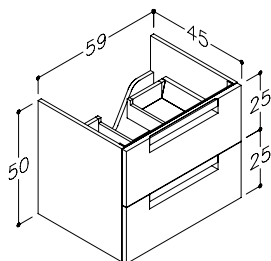

FINITURE FINISHES

QUERCIA CHIARA
LIGHT OAK
cod. **#QC**

BIANCO OPACO
MATT WHITE
cod. **#BO**

MISURE SIZES

60

80

100

120