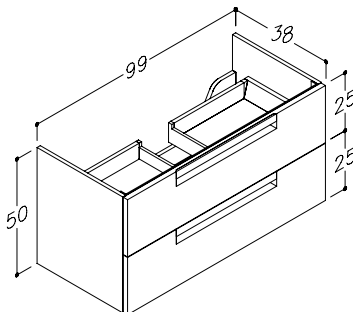

FINITURE FINISHES

QUERCIA CHIARA
LIGHT OAK
cod. **#QC**

BIANCO OPACO
MATT WHITE
cod. **#BO**

MISURE SIZES

60

80

100

120