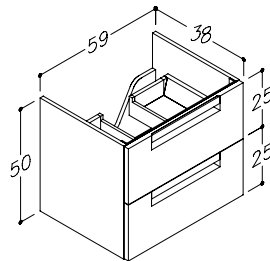

MISURE SIZES

60