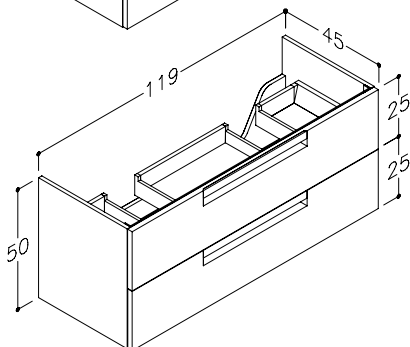

120
DOPPIO
DOUBLE