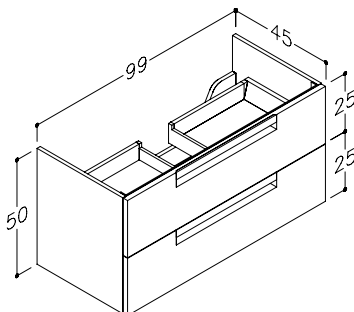

FINITURE FINISHES

QUERCIA CHIARA
LIGHT OAK
cod. **#QC**

BIANCO OPACO
MATT WHITE
cod. **#BO**

MISURE SIZES

60

80

100

120